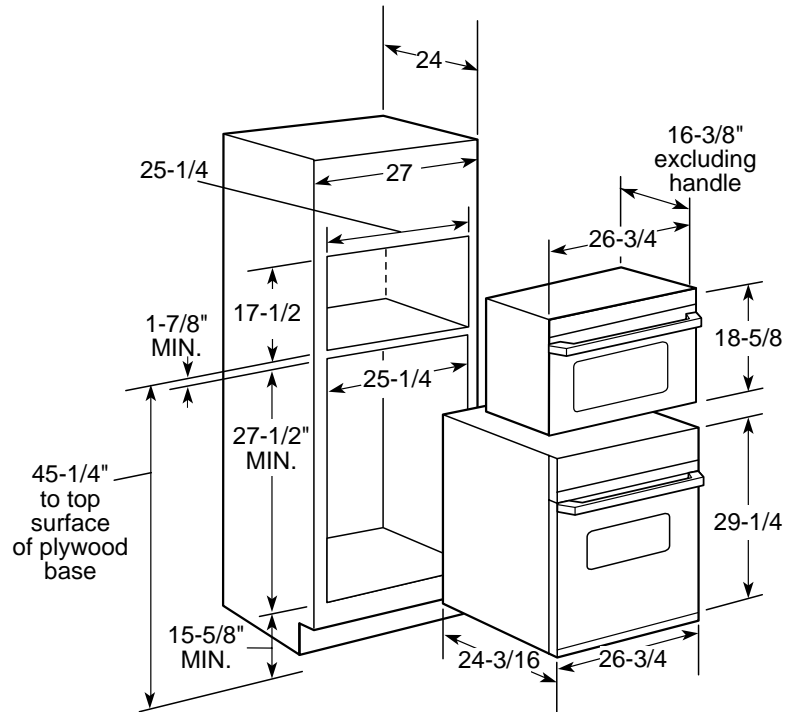

Profile Performance Series™

JEB1095BB - GE Profile Performance™ 1.0 Cu. Ft. Built-In Microwave/Convection Oven

Cut-Out and Dimensional Information (in inches)

Note: Wall oven dimensions shown are for 27" single ovens. 30" Trim Kit Accessory Included.

Note: Requires 120V electrical outlet.

Installation Information:
This information is not intended to be used for installing unit described. Before installing, consult installation instructions packed with product/kit for current dimensional data.