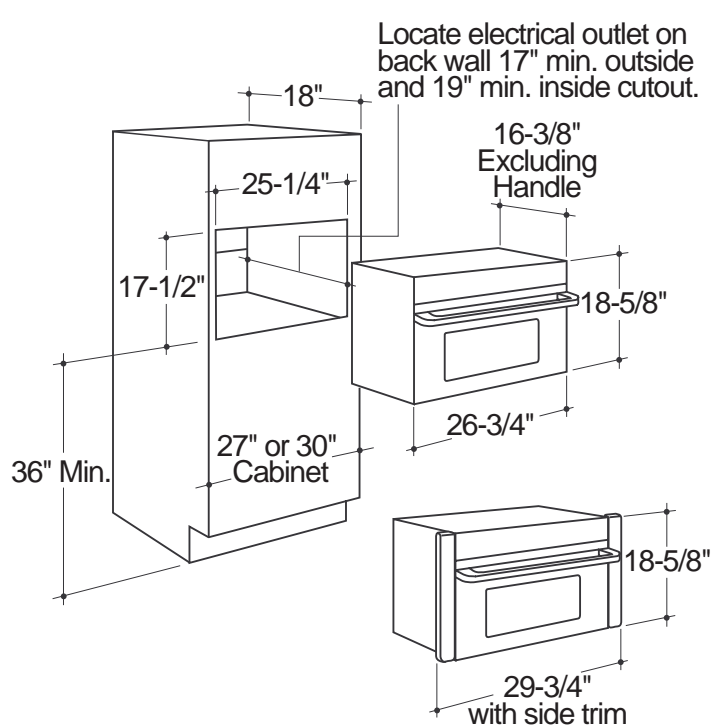

Profile Performance Series™

JEB1095BB - GE Profile Performance™ 1.0 Cu. Ft. Built-In Microwave/Convection Oven

Cut-Out and Dimensional Information (in inches)

Note: Wall oven dimensions shown are for 27" single ovens. 30" Trim Kit Accessory Included.

Note: Requires 120V electrical outlet.

Installation Information:
This information is not intended to be used for installing unit described. Before installing, consult installation instructions packed with product/kit for current dimensional data.

Features and Benefits

- 1.0 cu. ft. Oven Capacity
- 800 Watts[®]
- Sensor Cooking Controls for Popcorn, Cook, Reheat and Beverage Pads
- Combination Cook and Roast (Probe)
- Convection Cook
- Electronic Digital Display With Clock
- Time Cook I & II
- Express Cook with Instant On Controls
- Add 30 Seconds
- Auto Defrost / Time Defrost
- Temperature Cook / Hold (Probe)
- 10 Power Levels
- Delay / Start Reminder
- Minute Pad
- Kitchen Timer (99-Min./99-Sec.)
- 5 Stage Program Cooking
- Variable Beeper Volume
- Model JEB1095WB - White on white
- Model JEB1095BB - Black on black
- Model JEB1095SB - Stainless steel