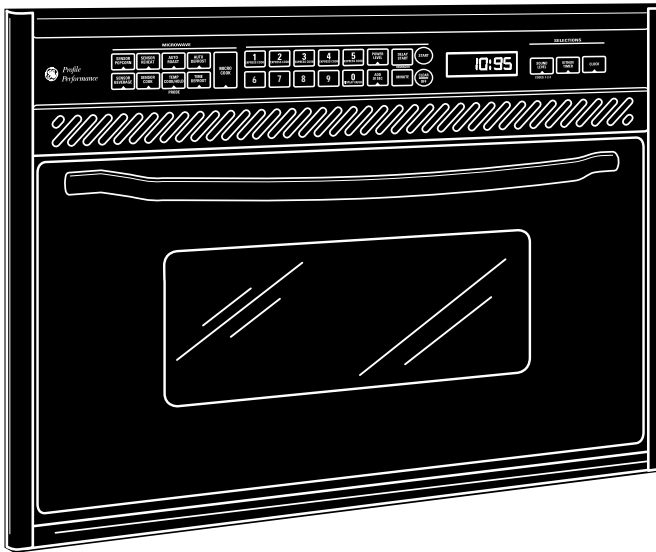

Profile Performance Series™

JEB1095BB - GE Profile Performance™ 1.0 Cu. Ft. Built-In Microwave/Convection Oven

Cut-Out and Dimensional Information (in inches)

Note: Wall oven dimensions shown are for 27" single ovens. 30" Trim Kit Accessory Included.

For answers to your Monogram®, GE Profile Performance Series™, GE Profile™ or GE appliance questions, call GE Answer Center® service, 800.626.2000.

Profile Performance Series™

JEB1095BB - GE Profile Performance™ 1.0 Cu. Ft. Built-In Microwave/Convection Oven

Features and Benefits

- 1.0 cu. ft. Oven Capacity
- 800 Watts[®]
- Sensor Cooking Controls for Popcorn, Cook, Reheat and Beverage Pads
- Combination Cook and Roast (Probe)
- Convection Cook
- Electronic Digital Display With Clock
- Time Cook I & II
- Express Cook with Instant On Controls
- Add 30 Seconds
- Auto Defrost / Time Defrost
- Temperature Cook / Hold (Probe)
- 10 Power Levels
- Delay / Start Reminder
- Minute Pad
- Kitchen Timer (99-Min./99-Sec.)
- 5 Stage Program Cooking
- Variable Beeper Volume
- Model JEB1095WB - White on white
- Model JEB1095BB - Black on black
- Model JEB1095SB - Stainless steel