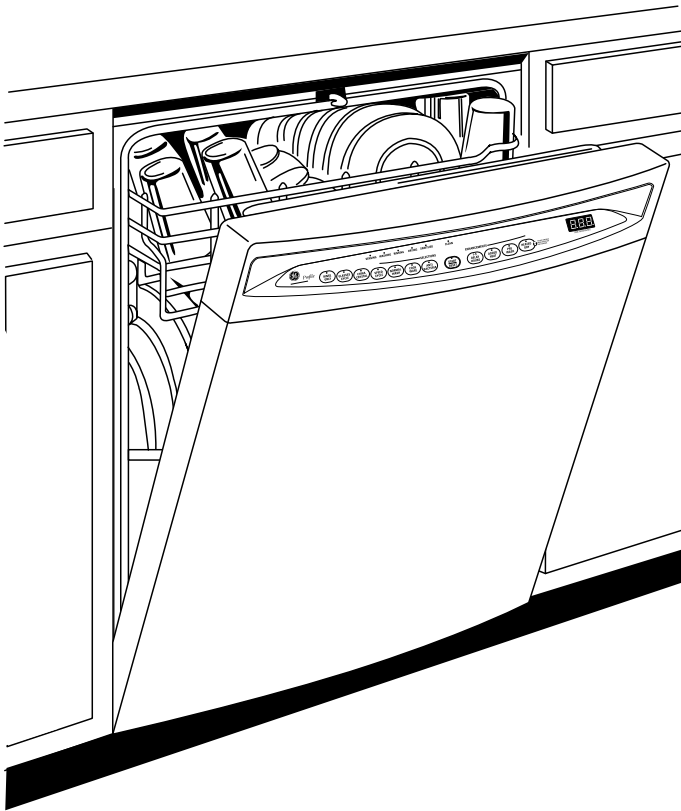

Profile™

PDW7800G—GE Profile™ Built-In Dishwasher

Features and Benefits

- Energy Star® Qualified
- Full-Length Flat Door
- Tall-Over-Tall™ Towerless Rack Design: Tiered Upper Rack w/Nylon Fold-Down Tines & StemSafe™ System, Lower Rack w/Nylon Fold-Down Tines & ExtraShelf
- QuietPower™ IV Sound Insulation Package with ActiveVent II System
- ExtraClean™ Wash System with Six Wash Levels
- ExtraClean™ Sensor with Integrated Automatic Temperature Control
- Variable Cycles: Anti-Bacteria (NSF Certified), Cookware, Normal wash, China/Crystal Glasses, SpeedCycle™ Selection and Rinse Only
- Three Full-Size, Direct-Feed Wash Arms
- 100% Triple Water Filtration System with ExtraFine™ Filter/Dual Pumps and Motors
- Inlaid Light-Touch Electronic Controls with Three Digit Display and Status Indicator Lights
- Three-Piece Modular Silverware Basket with Cell Covers
- Multi-Wattage Heating Element
- Enhancements: Start/Reset, Child Lock-Out, Delay Start (1-9 Hours), Heated Dry, Added Heat, Pre-Wash and Auto HotStart™ Feature
- Hard Countertop Ready
- Lifetime Warranty on Tub and Door Liner
- Model PDW7800GWW - White on white
- Model PDW7800GBB - Black on black
- Model PDW7800GCC - Bisque